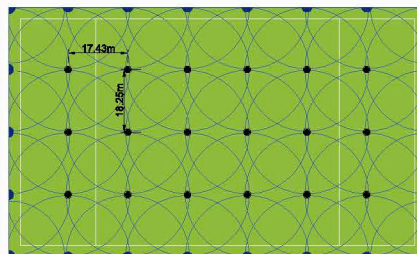

RUGBY FIELD

HOCKEY

RUGBY

151 x 77 METERS

- ★ Sprinkler 8005-SS stainless steel riser sleeve (40 units)
- ★ Water supply: 22 m³/h @ 6.5 bar
- ★ Pressure in bar: 5.5
- ★ Flow in m³/h: full circle 4.74 – part circle 3.72