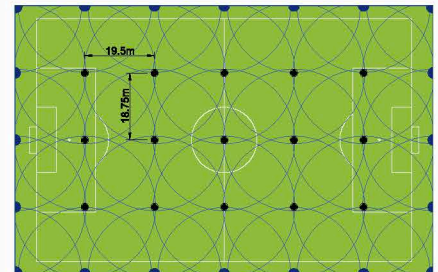

FOOT

NATURAL GRASS

117 x 73 METERS

- ★ Mixt version
- ★ Sprinklers 8005-SS stainless steel riser sleeve (Eagle 950: 14 units, 8005: 8 units)
- ★ Water supply: 23 m³/h @ 6.5 bar
- ★ Pressure in bar: 5.5
- ★ Flow in m³/h: full circle 5.42 – part circle 10.72