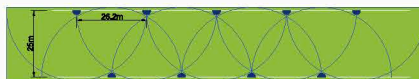

- ★ 117 x 75 meters
- ★ Sprinklers 8005 stainless steel riser sleeve (8 units)
- ★ Water supply: 14 m³/h @ 6 bar
- ★ Pressure in bar: 5
- ★ Flow in m³/h: 6.26

More details about sport fields designs:
www.rainbird.eu/support

TENNIS COURT

HORSE ARENA & TRACKS

TENNIS COURT

36 x 18 METERS

- ★ Part circle sprinkler Falcon High Speed (8 units)
- ★ Water supply: 5.5 m³/h @ 4 bar
- ★ Pressure in bar: 3
- ★ Flow in m³/h: 2.71

HORSES TRACKS

25 METERS WIDE

- ★ Rotors EAGLE 950-E
- ★ Pressure in bar: 5.5
- ★ Flow in m³/h: 10.72

HORSES ARENA

70 x 40 METERS

- ★ SR3003 Rain Gun, 2" + 3" riser and concrete base (40 units)
- ★ Water supply: 20 m³/h @ 7 bar
- ★ Pressure in bar: 4.5
- ★ Flow in m³/h: 20.40