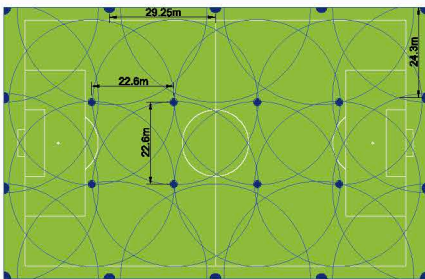

FOOT

NATURAL GRASS

117 x 73 METERS

- ★ Mixt version
- ★ Sprinklers 8005-SS stainless steel riser sleeve (Eagle 950: 14 units, 8005: 8 units)
- ★ Water supply: 23 m³/h @ 6.5 bar
- ★ Pressure in bar: 5.5
- ★ Flow in m³/h: full circle 5.42 – part circle 10.72