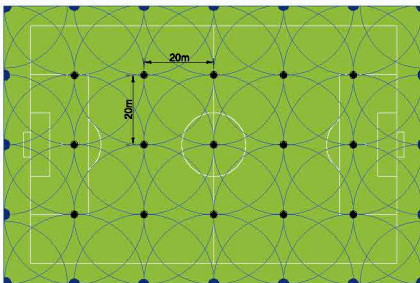

NATURAL GRASS

120 x 80 METERS

- ★ Sprinkler 8005-SS stainless steel riser sleeve (35 units)
- ★ **Option 1:** every rotor is controlled individually for the most precise watering
- ★ Water supply: 35,7 m³/h @ 7 bar
- ★ Pressure in bar: 5.5
- ★ Flow in m³/h: 7.14
- ★ **Option 2:** part and full circle rotors are circuited separately
- ★ Water supply: 22 m³/h @ 5.5 bar
- ★ Pressure in bar: 4.5
- ★ Flow in m³/h: full circle 7.14 – part circle 4.74