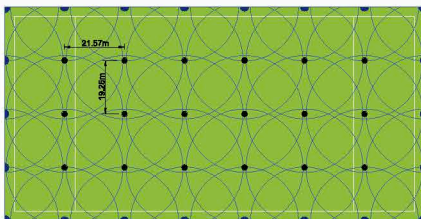

RUGBY

151 x 77 METERS

- ★ Sprinkler 8005-SS stainless steel riser sleeve (40 units)
- ★ Water supply: 22 m³/h @ 6.5 bar
- ★ Pressure in bar: 5.5
- ★ Flow in m³/h: full circle 4.74 – part circle 3.72