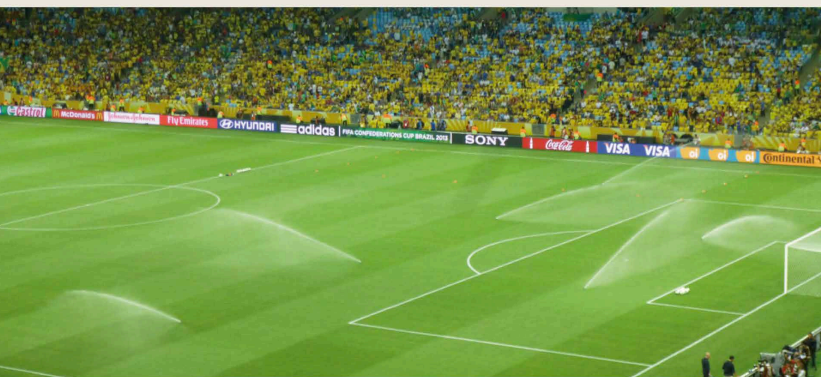

Sports Turf Solutions

Protect your turf. Protect your players. Protect your reputation.

The Intelligent Use of Water.™