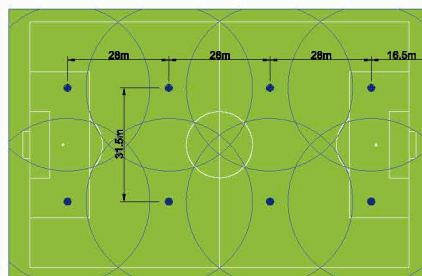

Fifa Football Stadiums Technical Recommendations and Requirements.

FOOTBALL FIELDS

© Lotfi Dakhli

NATURAL GRASS

120 x 80 METERS

- ★ Sprinkler 8005-SS stainless steel riser sleeve (35 units)
- ★ **Option 1:** every rotor is controlled individually for the most precise watering
- ★ Water supply: 35,7 m³/h @ 7 bar
- ★ Pressure in bar: 5.5
- ★ Flow in m³/h: 7.14
- ★ **Option 2:** part and full circle rotors are circuited separately
- ★ Water supply: 22 m³/h @ 5.5 bar
- ★ Pressure in bar: 4.5
- ★ Flow in m³/h: full circle 7.14 – part circle 4.74

ARTIFICIAL GRASS

105 x 70 METERS

- ★ SR3003 Rain Gun, 2" + 3" riser and concrete base (6 units)
- ★ Water supply: 51 m³/h @ 7 bar
- ★ Pressure in bar: 6.0
- ★ Flow in m³/h: 44.5

ARTIFICIAL GRASS

105 x 70 METERS